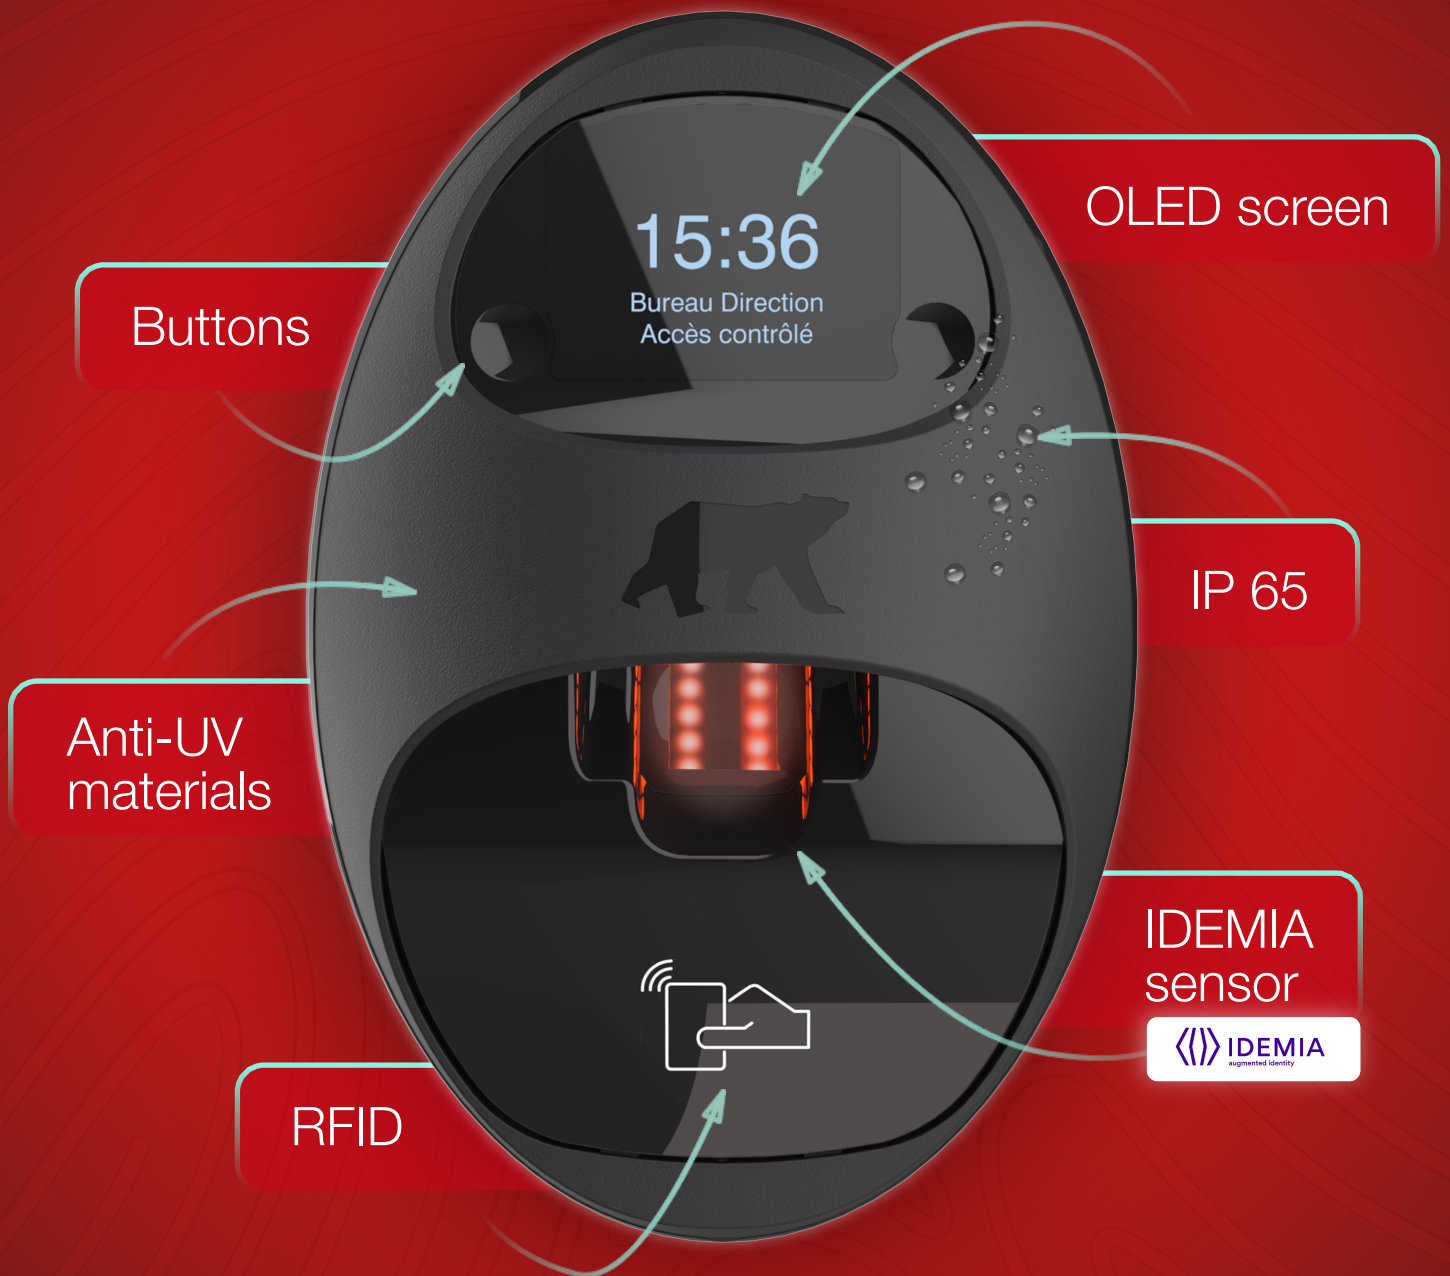

NEW OPTIMA ID READER

HIGH SECURITY · NEW FEATURES · NEW DESIGN

 DEVELOPED AND MANUFACTURED IN EUROPE

SCREEN FUNCTION

- Time
- Room identification - e.g. MEETING ROOM
- Sector identification - e.g. IT DEPARTMENT
- Company name - e.g. AMAZON

20 characters
configurable on Optima

IDENTIFICATION

- Accepted + Name
- Access not granted
- Unrecognised

ENROLMENT

- Place your finger
- Enrolment success/
failure

DOOR STATUS

- Door opened
Fire alarm, all doors opened.
- Maintained closure
All doors closed by
administrator.

BUTTONS

ACTUAL FUNCTION - OPTION

- Turn the reader on/ off
Useful for externally situated readers so they don't attract attention

COMING SOON

- Time and attendance
Clock in/ Clock out/ Break

READER

- IDEMIA CBM
- Standard: 3,000 users/ prints
- Option: 5,000 users/ prints

SECURITY

- Encryption of fingerprint - with IDEMIA algorithm n°1 worldwide
- Anti-vandalism protection - alert/ shutoff mode/ alarm if the reader is
ripped from wall